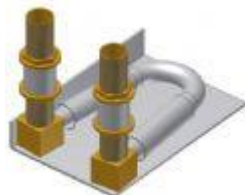

Description	Flue	Price incl GST
Studio Oven Internal Side Plate	0 dia	\$132.20

Studio Oven ONLY "Wetback Boilers" - MOUNTED IN FIRE BOX

Wetbacks and Boilers - Mounted in the Fire box. NOTE: Wetbacks come not fitted to the fires. ONLY FOR STUDIO OVENS WITHOUT SIDE BRICKS (Promina)

Description	Flue	Price incl GST
Studio S/S Oven Boiler	0 dia	\$902.70

Studio Oven ONLY "Wetback Booster" - MOUNTED IN FIRE BOX

Wetbacks and Boilers - Mounted in the Fire box. NOTE: Wetbacks come not fitted to the fires.