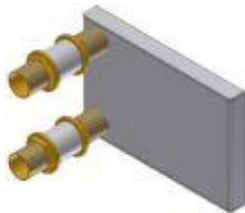

Replacement Studio Oven Damper - to be fitted on site, comes as a kit. Tool not included.

Description	Flue	Price incl GST
Studio Oven Damper Replacement KIT	0 dia	\$224.20

Studio Oven Internal Plate

Set of 2

Description	Flue	Price incl GST
Studio Oven Internal Side Plate	0 dia	\$132.20

Studio Oven ONLY "Wetback Boilers" - MOUNTED IN FIRE BOX

Wetbacks and Boilers - Mounted in the Fire box. NOTE: Wetbacks come not fitted to the fires. ONLY FOR STUDIO OVENS WITHOUT SIDE BRICKS (Promina)