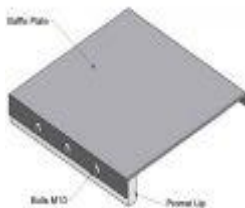

Clean Air Fires. From Sep 2005 to 2014.

Description	Flue	Price incl GST
Studio Baffle Clean Air	0 dia	$166.80

Studio Stove Baffle (pre 2005)