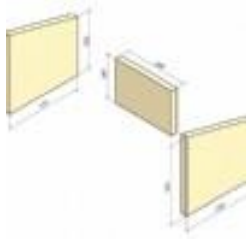

Studio Accessories

Date: 7 Jun 2022

Studio Vermiculite (2014-current)

Description	Flue	Price incl GST
Vermiculite Board Studio & Oh-Ah (Side and Back)	0 dia	\$241.50

Studio Wooden Ball

Wooden Ball Only.

Description	Flue	Price incl GST
Studio Door Wooden Ball	0 dia	\$33.30