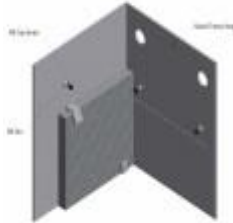

Warmington Price Guide

All prices listed include GST but exclude freight from Auckland

Studio Accessories

Date: 7 Jun 2022

Prices are only current at above date. Prices may change without notice.

Studio "Baffle support Pins Replacement"