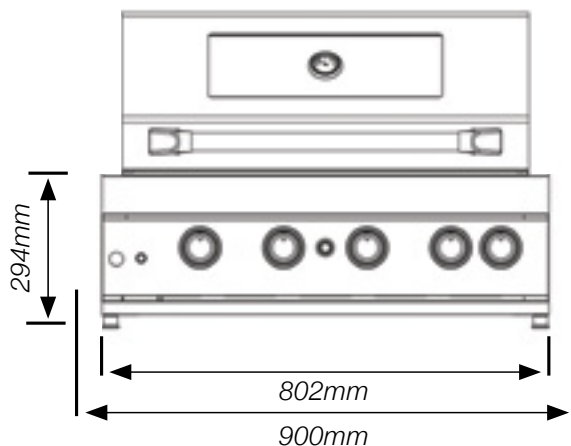

Inbuilt Series

Serious entertainers need a bbq that matches their skills, our inbuilt series does just that. Constructed from high quality 304 stainless steel and boasting a range of features, Masport's inbuilt range won't let you down.

Ambassador Inbuilt

The Ambassador IB is a smaller version of its larger sibling. It boasts the same clean design offering a more compact alternative. Also constructed from premium 304 stainless steel with heavy duty main burners and a versatile rear burner.

553099

Specifications

- 4 premium 304 stainless steel burners with stainless steel flame tamers improve heat distribution over full cooking surfaces
- Infrared rear burner provides versatility
- Temperature gauge for controlled cooking
- Sleek premium stainless steel hood with a window, double lined to aid heat retention
- Comes with UV resistant cover
- Roasting/warming rack provides additional room for cooking or keeping cooked food warm
- Rear infrared burner perfect for radiant rotisserie cooking
- Natural gas conversion available
- Reliable integrated ignition
- 50/50 vitreous cast iron hotplate and stainless steel grill
- Stainless steel grill body is easy to clean and maintain
- Rotisserie kit included
- 10 year grill body warranty

Natural gas conversion kit: 547548