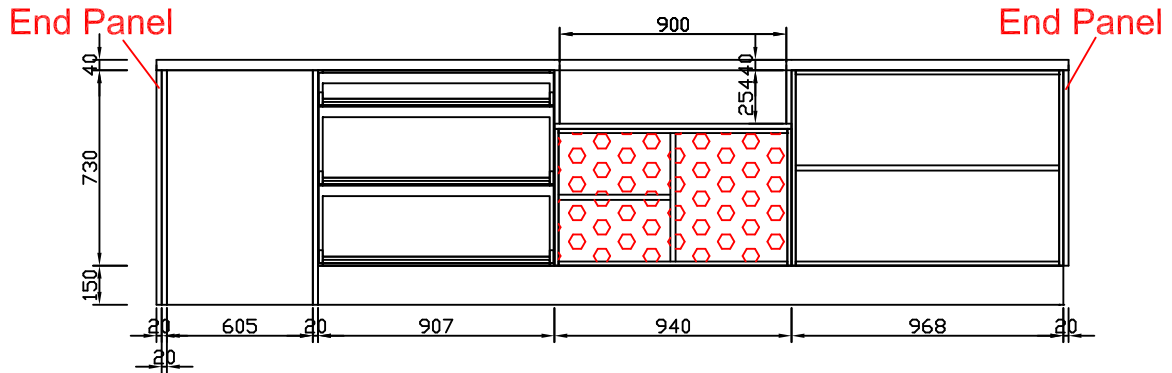

Island Kitchen

Benchtop Drawing

Plan view

Internal view

Front view

Rear Glass Panel

ALF-C1-840 Single Glass Door Alfresco Drink Chiller

- Water resistant (IPX4 rated)
- Designed for sheltered outdoor use
- 43°C tropical spec for usage in the Australian summer heat
- LED interior lighting controlled with on/off
- Digital temperature display
- 304 grade high quality stainless steel exterior and handle
- Self closing double-glazed door with heated glass and frame to prevent condensation
- Pressure injected foam insulation
- Integral lock/s to protect stock
- Fully adjustable chrome shelves every 11mm.
- Auto defrost with self-evaporating drip tray
- Adjustable feet to allow for level positioning on uneven floors
- Stainless steel compressor base plate
- Doors are not reversible

Specifications

MODEL	ALF-C1-840
CAPACITY	
Nett Total (Litres)	118
PERFORMANCE	
Power Input/Watts	123
Temperature Range (°C)	0 to 10
FEATURES	
Temperature Control	Electronic
Shelves	2 (extra available)
Feet	Adjustable
Door Hinge Location	Right
Refrigerant	R600a
330ml bottle loading capacity	132
500ml bottle loading capacity	72
DIMENSIONS	
Nett External HxWxD (mm)	840x556x520
Nett Weight (kgs)	45