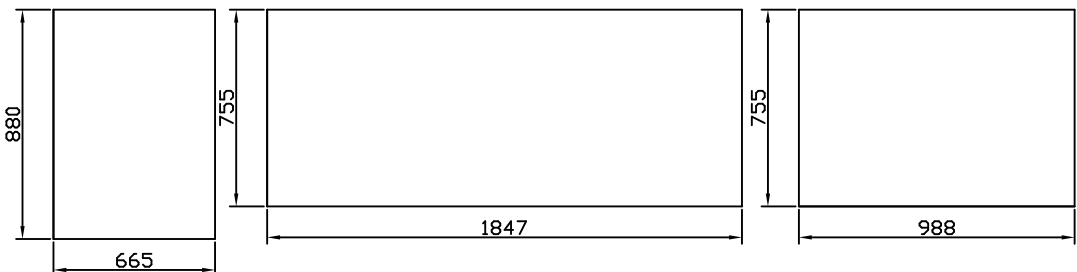

Island Kitchen

Benchtop Drawing

Plan view

Internal view

Front view

Rear Glass Panel

ALF-C1-840 Single Glass Door Alfresco Drink Chiller

- Water resistant (IPX4 rated)
- Designed for sheltered outdoor use
- 43°C tropical spec for usage in the Australian summer heat
- LED interior lighting controlled with on/off
- Digital temperature display
- 304 grade high quality stainless steel exterior and handle
- Self closing double-glazed door with heated glass and frame to prevent condensation
- Pressure injected foam insulation
- Integral lock/s to protect stock
- Fully adjustable chrome shelves every 11mm.
- Auto defrost with self-evaporating drip tray
- Adjustable feet to allow for level positioning on uneven floors
- Stainless steel compressor base plate
- Doors are not reversible

Specifications

MODEL	ALF-C1-840
CAPACITY	
Nett Total (Litres)	118
PERFORMANCE	
Power Input/Watts	123
Temperature Range (°C)	0 to 10
FEATURES	
Temperature Control	Electronic
Shelves	2 (extra available)
Feet	Adjustable
Door Hinge Location	Right
Refrigerant	R600a
330ml bottle loading capacity	132
500ml bottle loading capacity	72
DIMENSIONS	
Nett External HxWxD (mm)	840x556x520
Nett Weight (kgs)	45