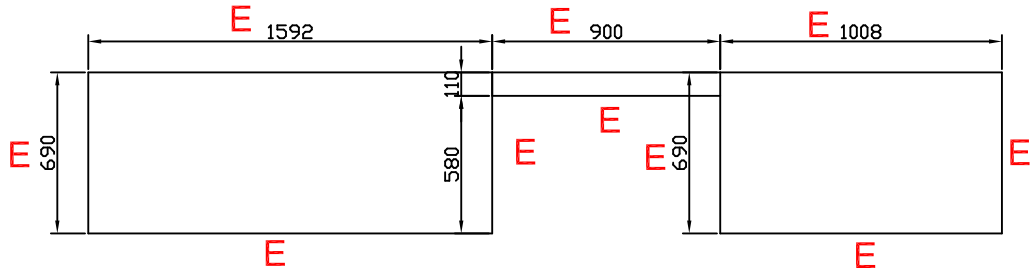

Island Kitchen

Benchtop Drawing

Plan view

Internal view

Front view

Rear Glass Panel

ALF-C1-840 Single Glass Door Alfresco Drink Chiller

- Water resistant (IPX4 rated)
- Designed for sheltered outdoor use
- 43°C tropical spec for usage in the Australian summer heat
- LED interior lighting controlled with on/off
- Digital temperature display
- 304 grade high quality stainless steel exterior and handle
- Self closing double-glazed door with heated glass and frame to prevent condensation
- Pressure injected foam insulation
- Integral lock/s to protect stock
- Fully adjustable chrome shelves every 11mm.
- Auto defrost with self-evaporating drip tray
- Adjustable feet to allow for level positioning on uneven floors
- Stainless steel compressor base plate
- Doors are not reversible

Specifications

MODEL	ALF-C1-840
CAPACITY	
Nett Total (Litres)	118
PERFORMANCE	
Power Input/Watts	123
Temperature Range (°C)	0 to 10
FEATURES	
Temperature Control	Electronic
Shelves	2 (extra available)
Feet	Adjustable
Door Hinge Location	Right
Refrigerant	R600a
330ml bottle loading capacity	132
500ml bottle loading capacity	72
DIMENSIONS	
Nett External HxWxD (mm)	840x556x520
Nett Weight (kgs)	45