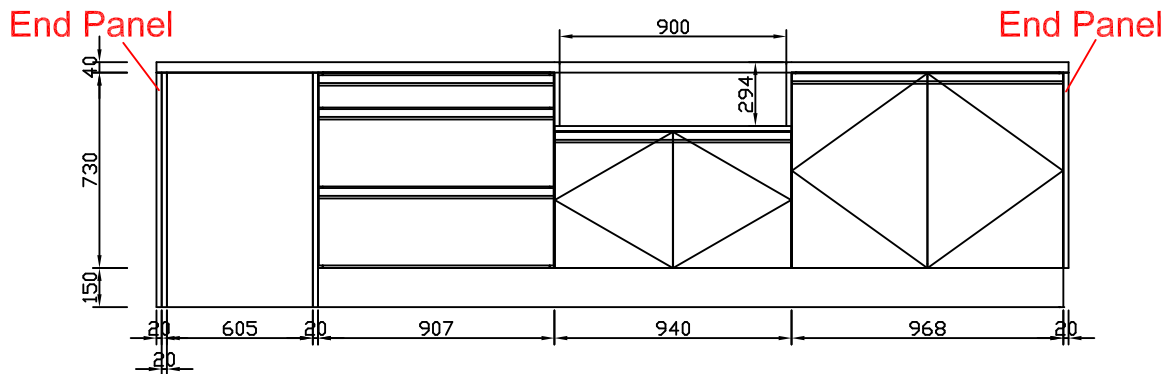

Island Kitchen

Benchtop Drawing

Plan view

Internal view

Front view

Rear Glass Panel

ALF-C1-840 Single Glass Door Alfresco Drink Chiller

- Water resistant (IPX4 rated)
- Designed for sheltered outdoor use
- 43°C tropical spec for usage in the Australian summer heat
- LED interior lighting controlled with on/off
- Digital temperature display
- 304 grade high quality stainless steel exterior and handle
- Self closing double-glazed door with heated glass and frame to prevent condensation
- Pressure injected foam insulation
- Integral lock/s to protect stock
- Fully adjustable chrome shelves every 11mm.
- Auto defrost with self-evaporating drip tray
- Adjustable feet to allow for level positioning on uneven floors
- Stainless steel compressor base plate
- Doors are not reversible

Specifications

MODEL	ALF-C1-840
CAPACITY	
Nett Total (Litres)	118
PERFORMANCE	
Power Input/Watts	123
Temperature Range (°C)	0 to 10
FEATURES	
Temperature Control	Electronic
Shelves	2 (extra available)
Feet	Adjustable
Door Hinge Location	Right
Refrigerant	R600a
330ml bottle loading capacity	132
500ml bottle loading capacity	72
DIMENSIONS	
Nett External HxWxD (mm)	840x556x520
Nett Weight (kgs)	45