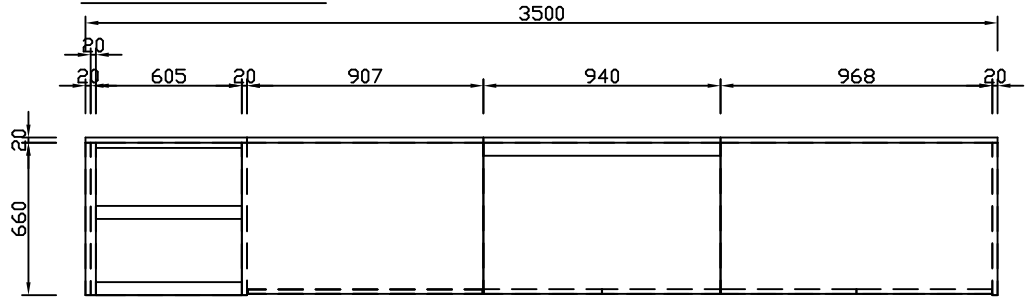

Island Kitchen

Benchtop Drawing

Plan view

Internal view

Front view

Rear Glass Panel

ALF-C1-840 Single Glass Door Alfresco Drink Chiller

- Water resistant (IPX4 rated)
- Designed for sheltered outdoor use
- 43°C tropical spec for usage in the Australian summer heat
- LED interior lighting controlled with on/off
- Digital temperature display
- 304 grade high quality stainless steel exterior and handle
- Self closing double-glazed door with heated glass and frame to prevent condensation
- Pressure injected foam insulation
- Integral lock/s to protect stock
- Fully adjustable chrome shelves every 11mm.
- Auto defrost with self-evaporating drip tray
- Adjustable feet to allow for level positioning on uneven floors
- Stainless steel compressor base plate
- Doors are not reversible

Specifications

MODEL	ALF-C1-840
CAPACITY	
Nett Total (Litres)	118
PERFORMANCE	
Power Input/Watts	123
Temperature Range (°C)	0 to 10
FEATURES	
Temperature Control	Electronic
Shelves	2 (extra available)
Feet	Adjustable
Door Hinge Location	Right
Refrigerant	R600a
330ml bottle loading capacity	132
500ml bottle loading capacity	72
DIMENSIONS	
Nett External HxWxD (mm)	840x556x520
Nett Weight (kgs)	45