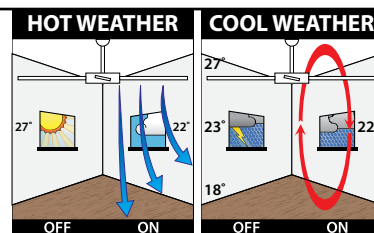

## 48" CEILING FAN

240V	50W	INDOOR ONLY	<b>MDF BLADES</b>	18° Max
MOTOR				

- Size: 48" (1220mm)
- Motor: 50W AC Motor
- Construction: Metal Body and Canopy
- Blades: 4 x Painted MDF
- Blade Pitch: 12 degree
- Ceiling Rake: 18 degree max
- Control: 3-Speed Wall Control
- Warranty: 2 year In-Home + additional 3 years on the motor