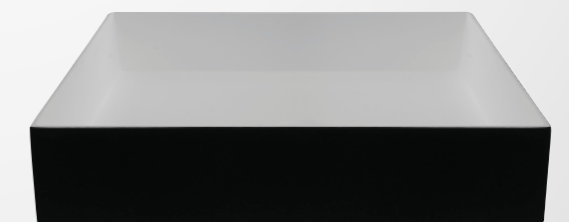

Ø400 x 105mm H

- WD38245WH Gloss White

Ø380mm x 150mm H

- WD38371WH Gloss White

Ø400mm x 160mm H

- WD38170WH Gloss White

380mm W x 380mm D x 110mm H

- WD38336BL Matte Black/White (shown)
- WD38336WH Gloss White

410mm W x 415mm D x 105mm H

- WD3861WH Gloss White with tap hole (shown)
- WD3861WHA Gloss White no tap hole

500mm W x 300mm D x 200mm H

- WD3877WH Gloss White wall hung

600mm W x 415mm D x 105mm H

- WD3862WH Gloss White with tap hole (shown)
- WD3862WHA Gloss White no tap hole

580mm W x 380mm D x 110mm H

- WD38335WH Gloss White (shown)
- WD38335BL Matte Black/White

580mm W x 380mm D x 110mm H

- WD38337BL Matte Black/White

MOLDED TOPS

Molded stone top in matte white with a single tap hole (un-drilled tap hole available on request)