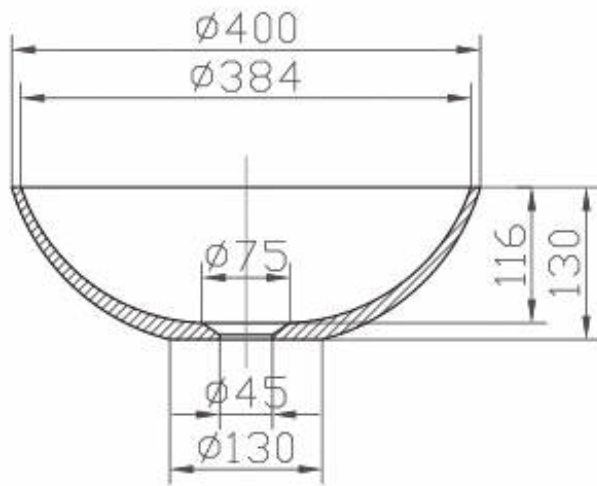

iSTONE Round Bowl
Matte White

WD38499MW

iStone matte white round bowl

Ø400mm x 130mm high

Made from a cast stone composite material which is dimensionally accurate and durable.

CARE AND USE

MATTE WHITE FINISH