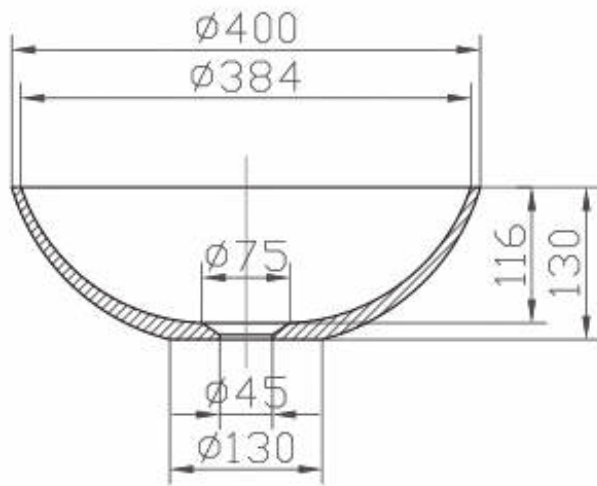

**iSTONE Round Bowl**  
Marble

**WD38499MB**

iStone marble round bowl basin

Ø400mm x 130mm high

Made from marble which is dimensionally accurate and durable.

**CARE AND USE**

**MARBLE FINISH**

The marble should be regularly wiped clean with non scouring, neutral wash solutions or a mild abrasive as required. For severe scratching use wet and dry sand papers beginning with 1000 grit or 800 grit if required. Rub only very lightly with plenty of water to avoid scratching.