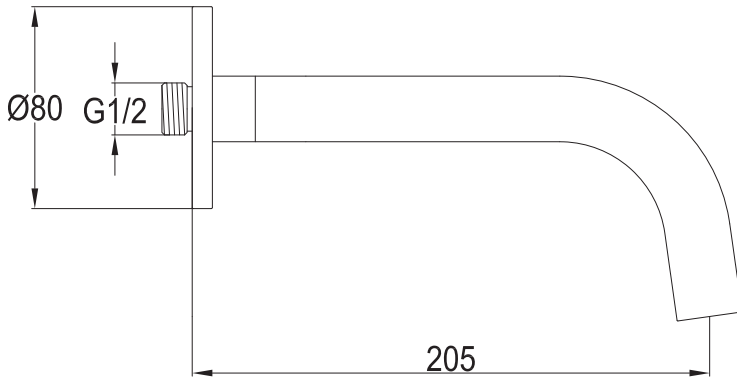

**SCARAB** Wall Mount Bath Spout  
Brushed Gold

**FWSC08BG Wall Mount Bath Spout Brushed Gold**

Wall mounted bath spout in brushed gold  
205mm reach (15mm male wall connection)

**CARE AND USE**

**SCARAB BRUSHED GOLD**