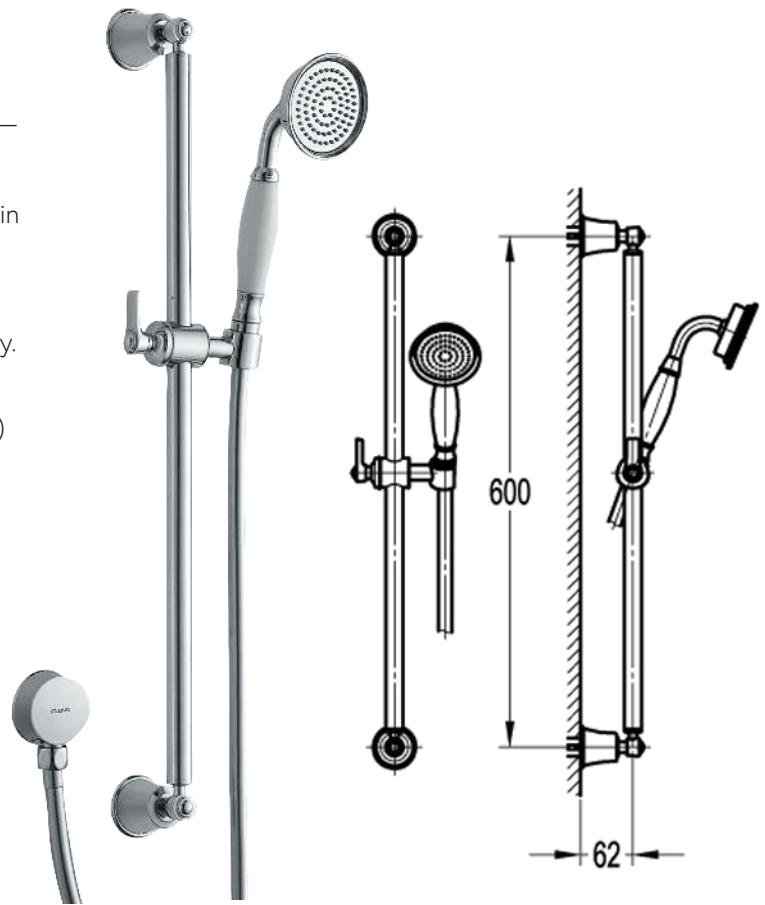

LIBERTY 1 Function Slide Shower CHROME

FWL9509CP 1Func. Slide Shower Chrome

Slide shower with a single function hand shower finished in chrome.

600mm centers and 15mm male wall elbow connection.

Full metal rail, end posts and slider for long term durability.

1500mm metal wound shower hose.

Recommended working pressure 200 - 500kPa (balanced)

WELS 3 star (8L/min)

CARE AND USE

LIBERTY CHROME

The chrome finish is smooth, abrasion resistant, corrosion resistant, fade-proof and easy to clean. It is a hard wearing surface that wont chip, peel or tarnish with normal use. All surfaces should be regularly wiped clean with non scouring, neutral wash solutions.