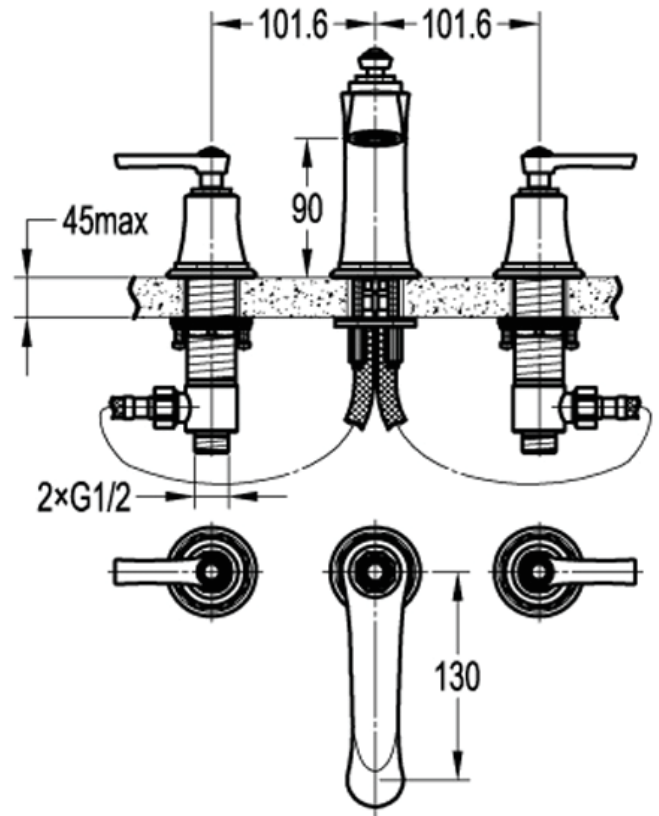

LIBERTY 3 Hole Basin Set Chrome

FWL8259CP 3 Hole Basin Set Chrome

3 Hole deck mounted basin set finished in chrome.
 90mm aerator height x 130mm reach
 Recommended working pressure 200 - 500kPa (balanced)
 WELS 3 star 8L/min