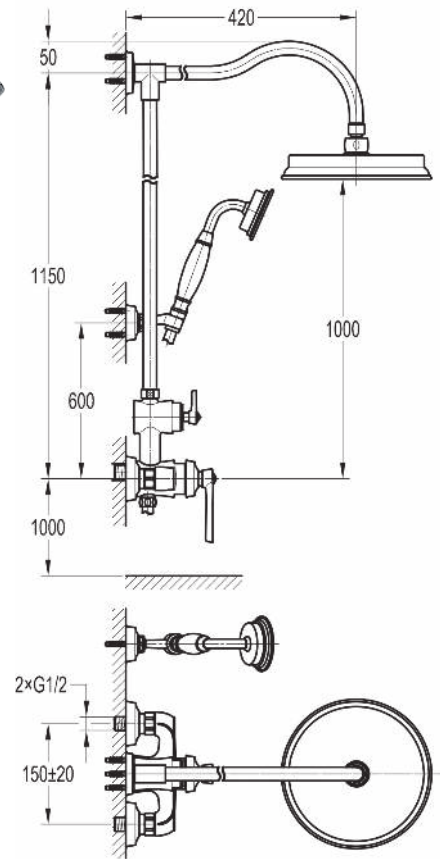

## LIBERTY Shower Tower & Mixer CHROME

### FWL7629CP Shower Tower & Mixer Chrome

- Shower tower with an integrated shower mixer and a single function hand shower finished in chrome.
- 1150mm high x 420mm reach.
- Full metal rail, end posts and slider for long term durability.
- 1500mm metal wound shower hose.
- Recommended working pressure 200 - 500kPa (balanced).
- WELS 0 star (10L/min regulator inc)