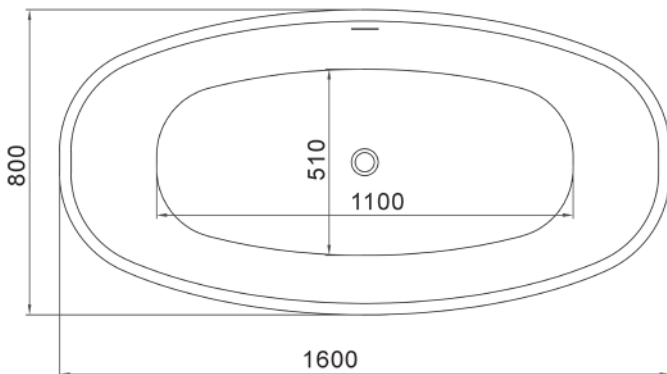

'COCO' Acrylic Bath 1600mm Free Standing

WD6026 Coco Acrylic 1600mm

Free standing bath in glossy white high quality acrylic with integrated overflow protection.

- Includes 'klikklak' overflow pop-up waste.