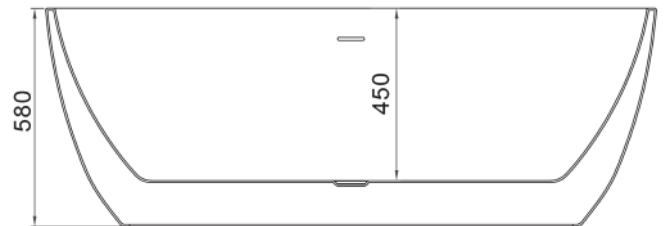

'COCO' Acrylic Bath 1600mm Free Standing

WD6026 Coco Acrylic 1600mm

Free standing bath in glossy white high quality acrylic with integrated overflow protection.

- Includes 'klikklak' overflow pop-up waste.