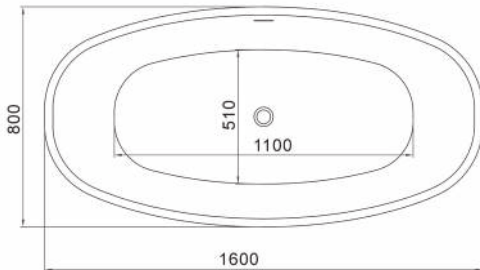

'COCO' Acrylic Bath 1600mm Free Standing Matte Black

WD6026BL Matte Black 1600mm

Free standing 'Coco' bath in matte black high quality acrylic.

- Includes 'klikklak' pop-up waste

CARE AND USE

ACRYLIC BATHS