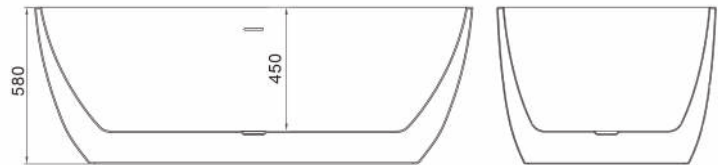

'COCO' Acrylic Bath 1600mm Free Standing Matte Black

WD6026BL Matte Black 1600mm

Free standing 'Coco' bath in matte black high quality acrylic.

- Includes 'klikklak' pop-up waste

CARE AND USE

ACRYLIC BATHS