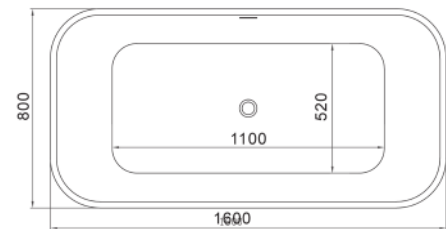

ACRYLIC BATHS

Made from high quality acrylic with a flawless finish

Free standing acrylic 'Vanessa' bath with integrated overflow and pop up waste
WD6028WH Gloss white 1600mm L x 760mm W x 580mm H

Back to wall acrylic bath with integrated overflow and pop up waste

BPBA1705 Gloss White
1705mm L x 745mm W x 580mm H

Acrylic corner bath

BPBA1700L Left hand, Gloss White
1700mm L x 780mm W x 600mm H (shown)
BPBA1700R Right hand, Gloss White
1700mm L x 780mm W x 600mm H

Free standing acrylic 'Coco' bath
with integrated overflow and pop up waste
Gloss White 1600mm L x 800mm W x 580mm H
WD6026WH

Free standing acrylic 'COCO' bath
with integrated overflow and pop up waste
Matte Black 1600mm L x 800mm W x 580mm H
WD6026BL