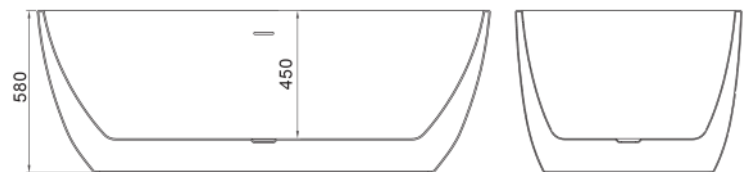

BPBA1705 Gloss White
1705mm L x 745mm W x 580mm H

Acrylic corner bath

BPBA1700L Left hand, Gloss White
1700mm L x 780mm W x 600mm H (shown)
BPBA1700R Right hand, Gloss White
1700mm L x 780mm W x 600mm H

Free standing acrylic 'Coco' bath
with integrated overflow and pop up waste
Gloss White 1600mm L x 800mm W x 580mm H
WD6026WH

Free standing acrylic 'COCO' bath
with integrated overflow and pop up waste
Matte Black 1600mm L x 800mm W x 580mm H
WD6026BL