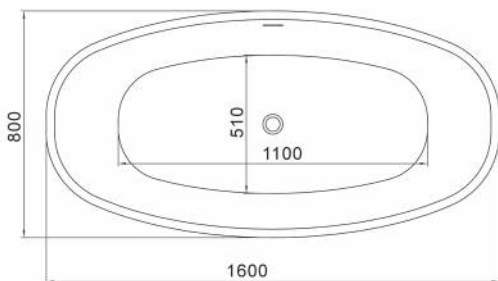

ACRYLIC BATHS

Made from high quality acrylic with a flawless finish

Free standing acrylic 'Vanessa' bath with integrated overflow and pop up waste
WD6028WH Gloss white 1600mm L x 760mm W x 580mm H

Back to wall acrylic bath with integrated overflow and pop up waste

BPBA1705 Gloss White
1705mm L x 745mm W x 580mm H

Acrylic corner bath

BPBA1700L Left hand, Gloss White
1700mm L x 780mm W x 600mm H (shown)
BPBA1700R Right hand, Gloss White
1700mm L x 780mm W x 600mm H

Free standing acrylic 'Coco' bath
with integrated overflow and pop up waste
Gloss White 1600mm L x 800mm W x 580mm H
WD6026WH

Free standing acrylic 'COCO' bath
with integrated overflow and pop up waste
Matte Black 1600mm L x 800mm W x 580mm H
WD6026BL