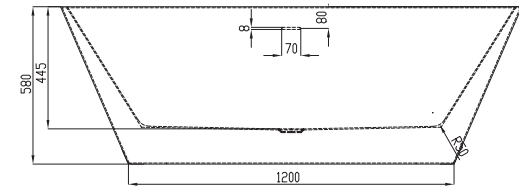

ACRYLIC BATHS

Made from high quality acrylic with a flawless finish

Free standing acrylic 'Vanessa' bath with integrated overflow and pop up waste
WD6028WH Gloss white 1600mm L x 760mm W x 580mm H

Back to wall acrylic bath with integrated overflow and pop up waste

BPBA1705 Gloss White
1705mm L x 745mm W x 580mm H

Acrylic corner bath

BPBA1700L Left hand, Gloss White
1700mm L x 780mm W x 600mm H (shown)
BPBA1700R Right hand, Gloss White
1700mm L x 780mm W x 600mm H

Free standing acrylic 'Coco' bath
with integrated overflow and pop up waste
Gloss White 1600mm L x 800mm W x 580mm H
WD6026WH

Free standing acrylic 'COCO' bath
with integrated overflow and pop up waste
Matte Black 1600mm L x 800mm W x 580mm H
WD6026BL