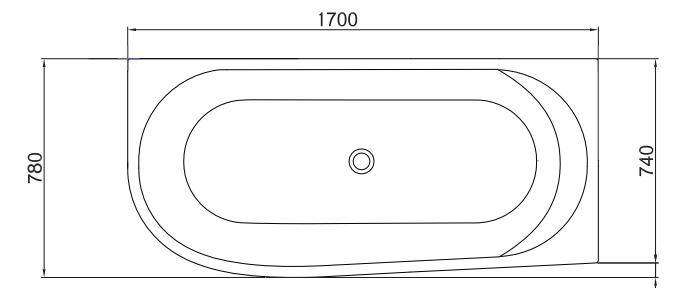

ACRYLIC BATHS

Made from high quality acrylic with a flawless finish

Free standing acrylic 'Vanessa' bath with integrated overflow and pop up waste
WD6028WH Gloss white 1600mm L x 760mm W x 580mm H

Back to wall acrylic bath with integrated overflow and pop up waste

BPBA1705 Gloss White
1705mm L x 745mm W x 580mm H

Acrylic corner bath

BPBA1700L Left hand, Gloss White
1700mm L x 780mm W x 600mm H (shown)
BPBA1700R Right hand, Gloss White
1700mm L x 780mm W x 600mm H

Free standing acrylic 'Coco' bath
with integrated overflow and pop up waste
Gloss White 1600mm L x 800mm W x 580mm H
WD6026WH

Free standing acrylic 'COCO' bath
with integrated overflow and pop up waste
Matte Black 1600mm L x 800mm W x 580mm H
WD6026BL