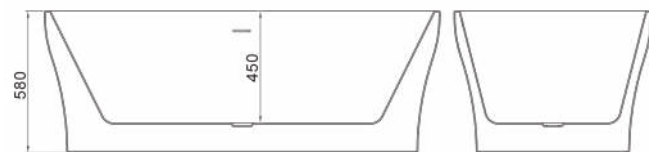

ACRYLIC BATHS

Made from high quality acrylic with a flawless finish

Free standing acrylic 'Vanessa' bath with integrated overflow and pop up waste
WD6028WH Gloss white 1600mm L x 760mm W x 580mm H

Back to wall acrylic bath with integrated overflow and pop up waste

BPBA1705 Gloss White
1705mm L x 745mm W x 580mm H

Acrylic corner bath

BPBA1700L Left hand, Gloss White
1700mm L x 780mm W x 600mm H (shown)
BPBA1700R Right hand, Gloss White
1700mm L x 780mm W x 600mm H

Free standing acrylic 'Coco' bath
with integrated overflow and pop up waste
Gloss White 1600mm L x 800mm W x 580mm H
WD6026WH

Free standing acrylic 'COCO' bath
with integrated overflow and pop up waste
Matte Black 1600mm L x 800mm W x 580mm H
WD6026BL