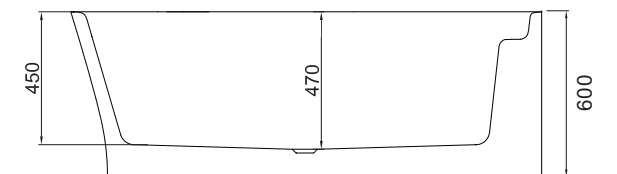

ACRYLIC BATHS

Made from high quality acrylic with a flawless finish

Free standing acrylic 'Vanessa' bath with integrated overflow and pop up waste
WD6028WH Gloss white 1600mm L x 760mm W x 580mm H

Back to wall acrylic bath with integrated overflow and pop up waste

BPBA1705 Gloss White
1705mm L x 745mm W x 580mm H

Acrylic corner bath

BPBA1700L Left hand, Gloss White
1700mm L x 780mm W x 600mm H (shown)
BPBA1700R Right hand, Gloss White
1700mm L x 780mm W x 600mm H

Free standing acrylic 'Coco' bath
with integrated overflow and pop up waste
Gloss White 1600mm L x 800mm W x 580mm H
WD6026WH

Free standing acrylic 'COCO' bath
with integrated overflow and pop up waste
Matte Black 1600mm L x 800mm W x 580mm H
WD6026BL