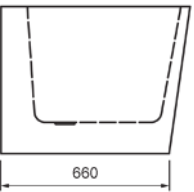

ACRYLIC BATHS

Made from high quality acrylic with a flawless finish

Free standing acrylic 'Vanessa' bath with integrated overflow and pop up waste
WD6028WH Gloss white 1600mm L x 760mm W x 580mm H

Back to wall acrylic bath with integrated overflow and pop up waste

BPBA1705 Gloss White
1705mm L x 745mm W x 580mm H

Acrylic corner bath

BPBA1700L Left hand, Gloss White
1700mm L x 780mm W x 600mm H (shown)
BPBA1700R Right hand, Gloss White
1700mm L x 780mm W x 600mm H

Free standing acrylic 'Coco' bath
with integrated overflow and pop up waste
Gloss White 1600mm L x 800mm W x 580mm H
WD6026WH

Free standing acrylic 'COCO' bath
with integrated overflow and pop up waste
Matte Black 1600mm L x 800mm W x 580mm H
WD6026BL