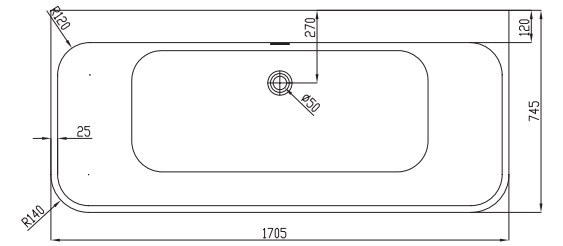

ACRYLIC BATHS

Made from high quality acrylic with a flawless finish

Free standing acrylic 'Vanessa' bath with integrated overflow and pop up waste
WD6028WH Gloss white 1600mm L x 760mm W x 580mm H

Back to wall acrylic bath with integrated overflow and pop up waste

BPBA1705 Gloss White
1705mm L x 745mm W x 580mm H

Acrylic corner bath

BPBA1700L Left hand, Gloss White
1700mm L x 780mm W x 600mm H (shown)
BPBA1700R Right hand, Gloss White
1700mm L x 780mm W x 600mm H

Free standing acrylic 'Coco' bath
with integrated overflow and pop up waste
Gloss White 1600mm L x 800mm W x 580mm H
WD6026WH

Free standing acrylic 'COCO' bath
with integrated overflow and pop up waste
Matte Black 1600mm L x 800mm W x 580mm H
WD6026BL